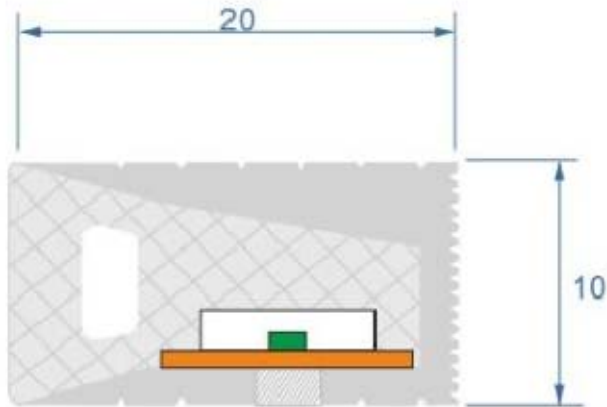

#### Configuration

Part No. series	PNF1020-60SLD5050RGBW-24V-19.2W
LED's / metre	60
LED Pitch	16.66mm
Reel Size / Qty	5M/300
Strip Width	10.0mm

## Dimensions